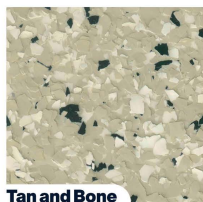

Rare Earth

Dakota Grey

Creekbed

Red

Brown

Mocha

Terrazzo

Coastal Blue

Chocolate

Medium Tan

Green

Camel

Santana

Cookie

Touch of Blue

Light Grey

Blue

Congo

Nightfall

Mushroom

Hunter

Stoney Creek

Lunar

Maui Sand

Tan and Bone

Safari

Granite

Smoke

Gravel

Graphite

Cappuccino

Salt & Pepper