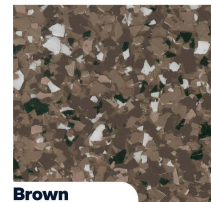

ROLL ON ROCK®

Grey

Dolphin

Coffee

Saddle Tan

Tuxedo

Midnight Blue

Jade

Rare Earth

Dakota Grey

Creekbed

Red

Brown

Mocha

Terrazzo

Coastal Blue

Chocolate

Medium Tan

Green

Camel

Santana

Cookie

Touch of Blue

Light Grey