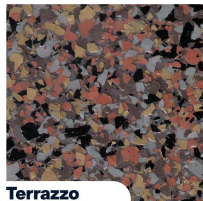

ROLL ON ROCK®

Grey

Dolphin

Coffee

Saddle Tan

Tuxedo

Midnight Blue

Jade

Rare Earth

Dakota Grey

Creekbed

Red

Brown

Mocha

Terrazzo

Coastal Blue

Chocolate

Medium Tan

Green

Camel

Santana

Cookie

Touch of Blue

Light Grey