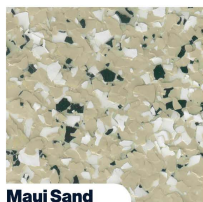

Rare Earth

Dakota Grey

Creekbed

Red

Brown

Mocha

Terrazzo

Coastal Blue

Chocolate

Medium Tan

Green

Camel

Santana

Cookie

Touch of Blue

Light Grey

Blue

Congo

Nightfall

Mushroom

Hunter

Stoney Creek

Lunar

Maui Sand