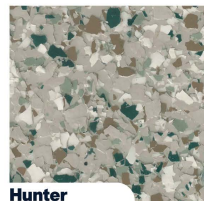

Chocolate

Medium Tan

Green

Camel

Santana

Cookie

Touch of Blue

Light Grey

Blue

Congo

Nightfall

Mushroom

Hunter

Stoney Creek

Lunar

Maui Sand

Tan and Bone

Safari

Granite

Smoke

Gravel

Graphite

Cappuccino

Salt & Pepper