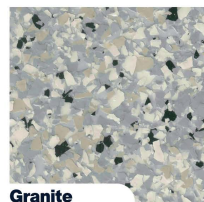

VERSATILE

HIGH-PERFORMANCE COATINGS

Experience our incredible Roll On Rock® Epoxy Flake Flooring System, featuring 42 stunning flake blends that are in stock and ready to ship the same day*. Find the perfect blend to match your decor and enhance the look of your space.

All of the colors showcased in this brochure are readily available in the following sizes: 1", 1/4", 1/8", 1/16", and 1/32". For a clearer understanding of the size comparison, please refer to the image below.

ROLL ON ROCK®

Hunter

We strive to accurately represent our colors in this brochure. However, please note that the colors shown may vary slightly due to limitations in the printing process. For the most precise color representation, we recommend selecting colors based on physical samples.