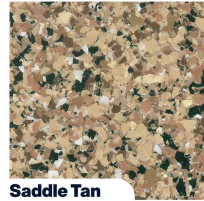

All of the colors showcased in this brochure are readily available in the following sizes: 1", 1/4", 1/8", 1/16", and 1/32". For a clearer understanding of the size comparison, please refer to the image below.

ROLL ON ROCK®

Grey

Dolphin

Coffee

Saddle Tan

Tuxedo

Midnight Blue

Jade

Rare Earth

Dakota Grey

Creekbed

Red

Brown

Mocha

Terrazzo

Coastal Blue