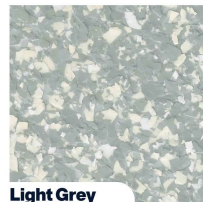

Rare Earth

Dakota Grey

Creekbed

Red

Brown

Mocha

Terrazzo

Coastal Blue

Chocolate

Medium Tan

Green

Camel

Santana

Cookie

Touch of Blue

Light Grey

Blue

Congo

Nightfall

Mushroom

Hunter

Stoney Creek

Lunar

Maui Sand