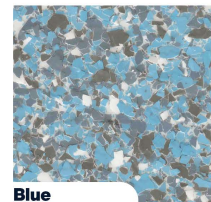

Rare Earth

Dakota Grey

Creekbed

Red

Brown

Mocha

Terrazzo

Coastal Blue

Chocolate

Medium Tan

Green

Camel

Santana

Cookie

Touch of Blue

Light Grey

Blue

Congo

Nightfall

Mushroom

Hunter

Stoney Creek

Lunar

Maui Sand