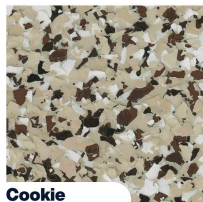

Rare Earth

Dakota Grey

Creekbed

Red

Brown

Mocha

Terrazzo

Coastal Blue

Chocolate

Medium Tan

Green

Camel

Santana

Cookie

Touch of Blue

Light Grey

Blue

Congo

Nightfall

Mushroom

Hunter

Stoney Creek

Lunar

Maui Sand