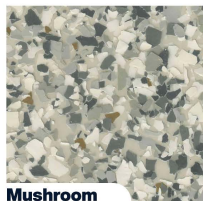

Rare Earth

Dakota Grey

Creekbed

Red

Brown

Mocha

Terrazzo

Coastal Blue

Chocolate

Medium Tan

Green

Camel

Santana

Cookie

Touch of Blue

Light Grey

Blue

Congo

Nightfall

Mushroom

Hunter

Stoney Creek

Lunar

Maui Sand