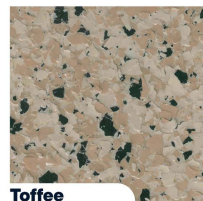

Smoke

Tan

Toffee