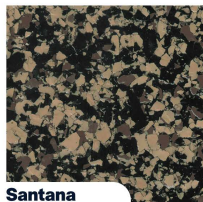

Rare Earth

Dakota Grey

Creekbed

Red

Brown

Mocha

Terrazzo

Coastal Blue

Chocolate

Medium Tan

Green

Camel

Santana

Cookie

Touch of Blue

Light Grey

Blue

Congo

Nightfall

Mushroom

Hunter

Stoney Creek

Lunar

Maui Sand