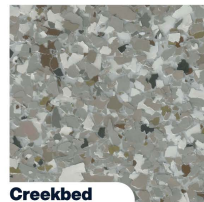

All of the colors showcased in this brochure are readily available in the following sizes: 1", 1/4", 1/8", 1/16", and 1/32". For a clearer understanding of the size comparison, please refer to the image below.

ROLL ON ROCK®

Grey

Dolphin

Coffee

Saddle Tan

Tuxedo

Midnight Blue

Jade

Rare Earth

Dakota Grey

Creekbed

Red

Brown

Mocha

Terrazzo

Coastal Blue